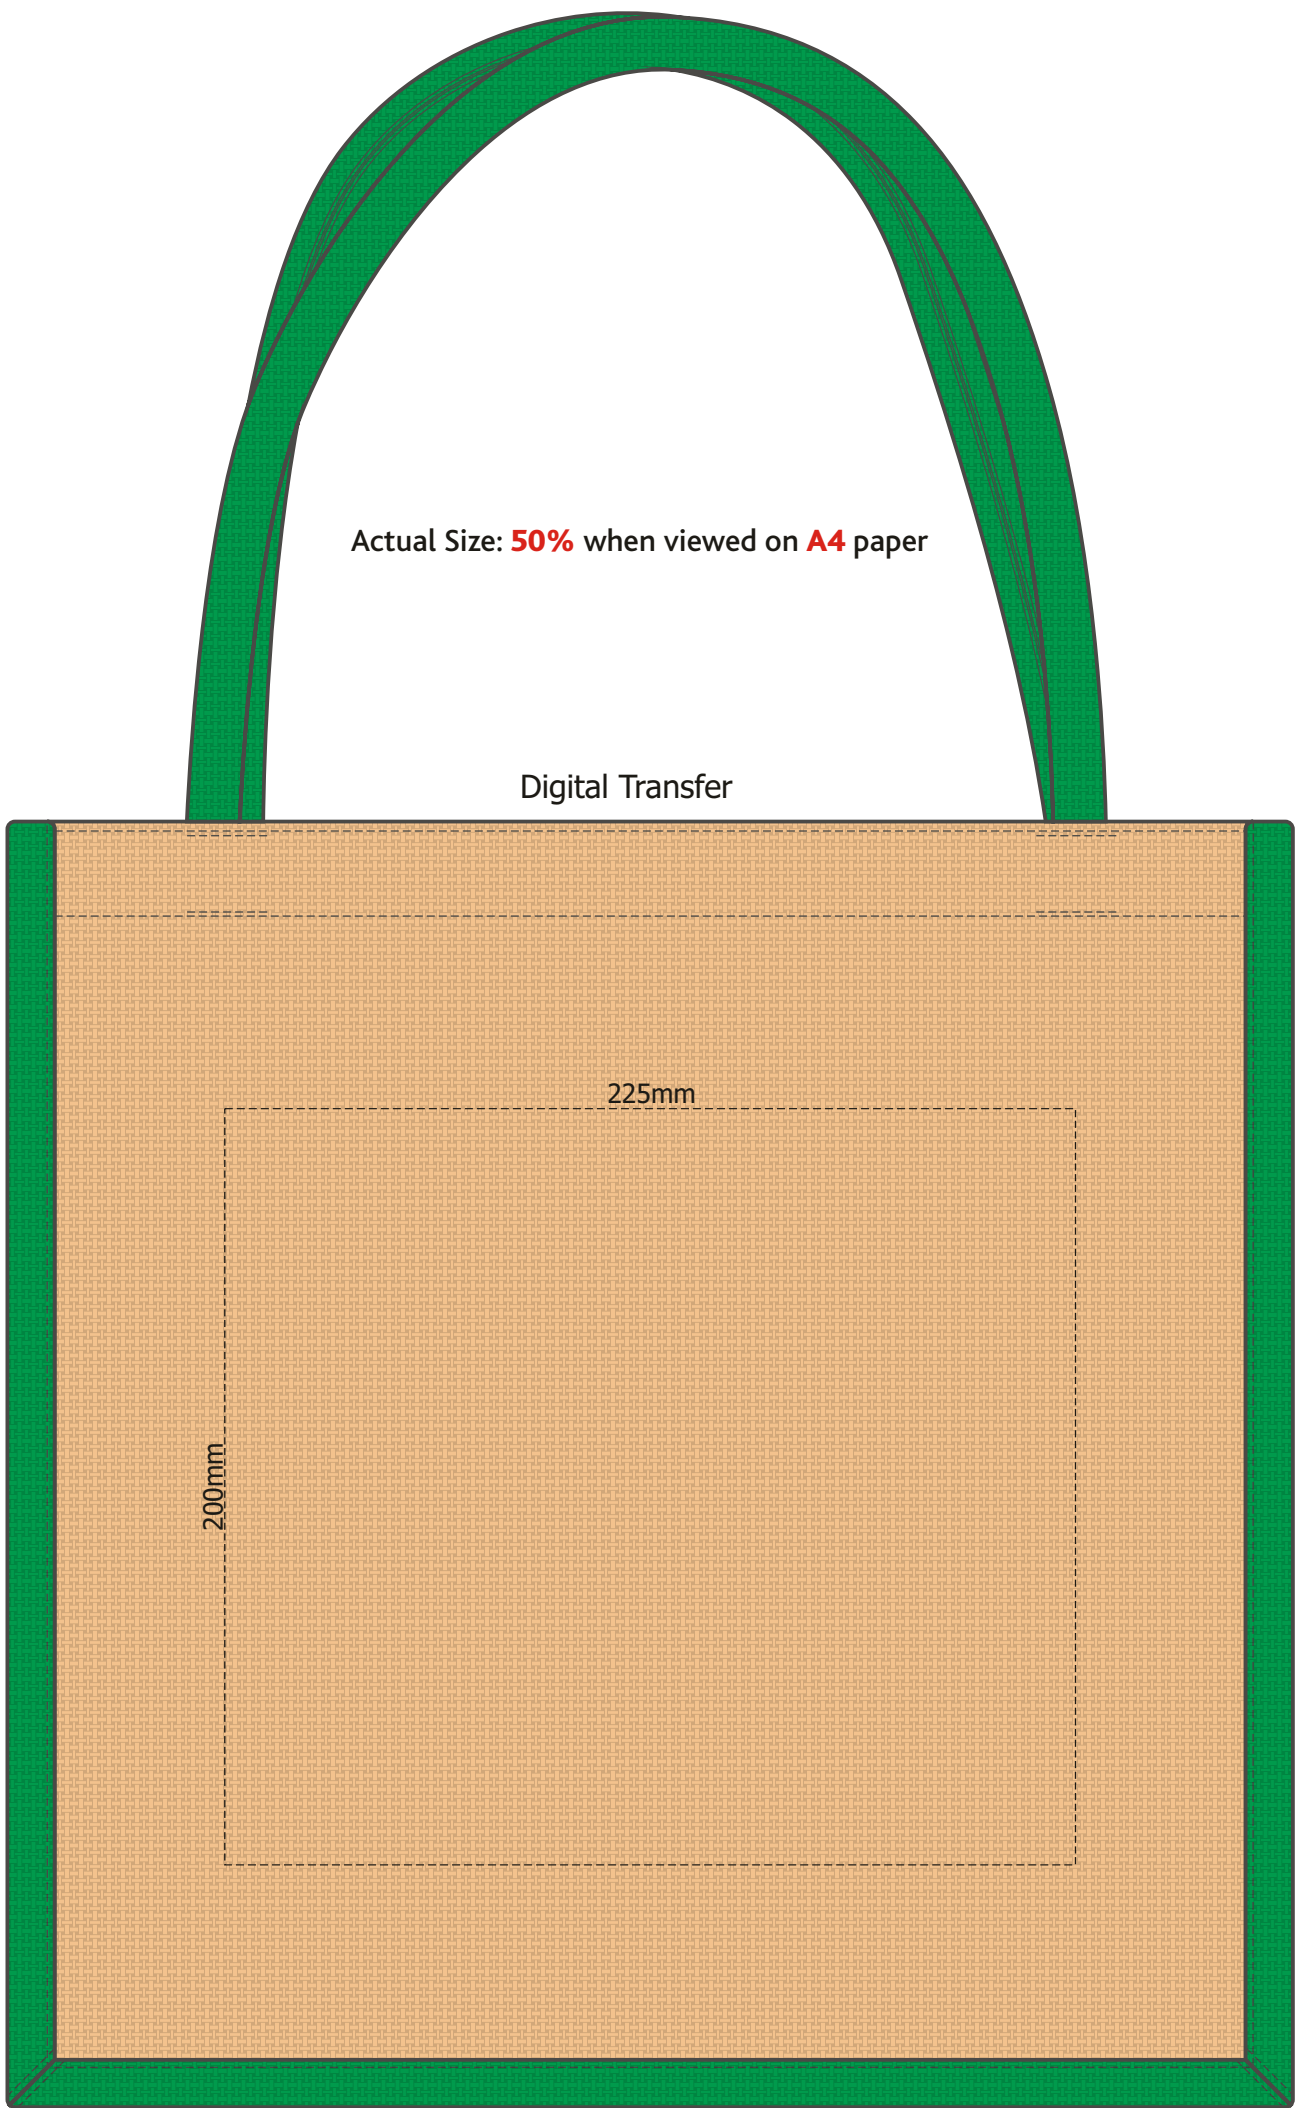

Actual Size: **50%** when viewed on **A4** paper

225mm

225mm

Screen Print:

Please be aware the artwork will be significantly affected by the texture of the bag. Fine detailing, small text will be lost in the texture of the bag and may not be legible.

Actual Size: **50%** when viewed on **A4** paper

Digital Transfer

225mm

200mm

Digital Transfer

Please note the orientation of these print areas may be rotated to best suit your needs.