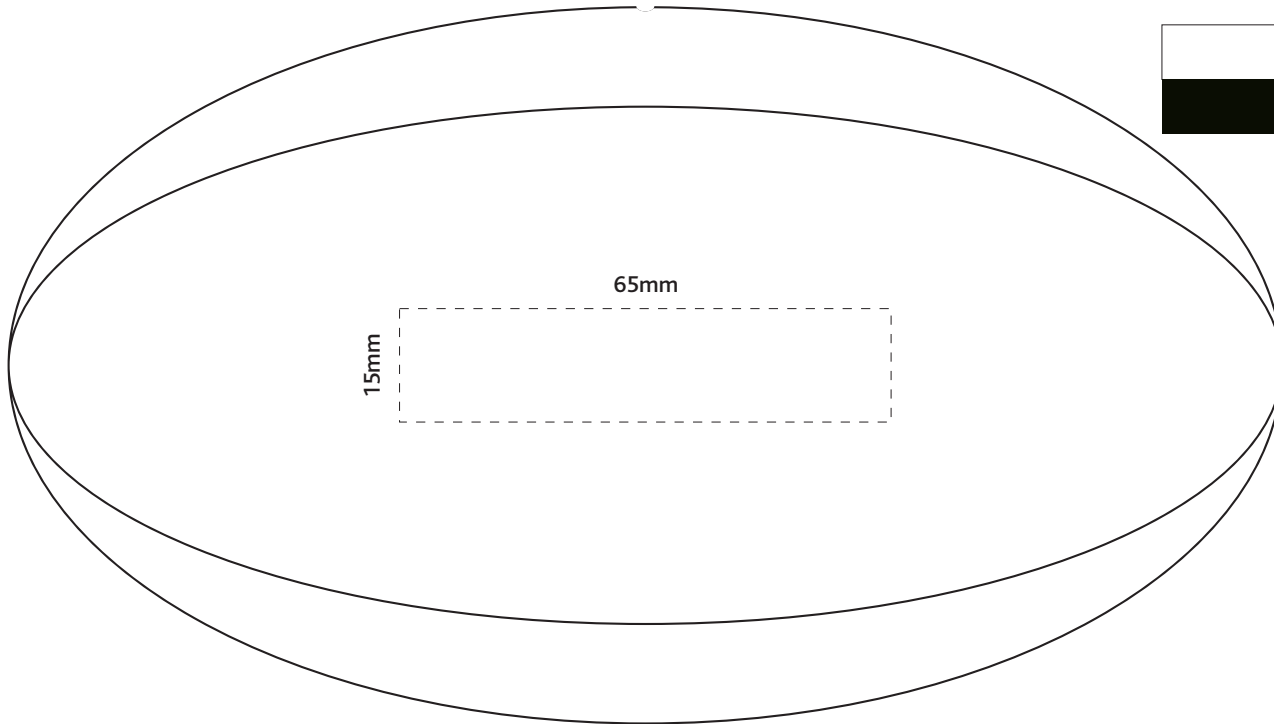

Actual Size: 100% when viewed on A4 paper

OPTION 1
Pad Print
(one colour)

OPTION 2
Pad Print
(one colour)