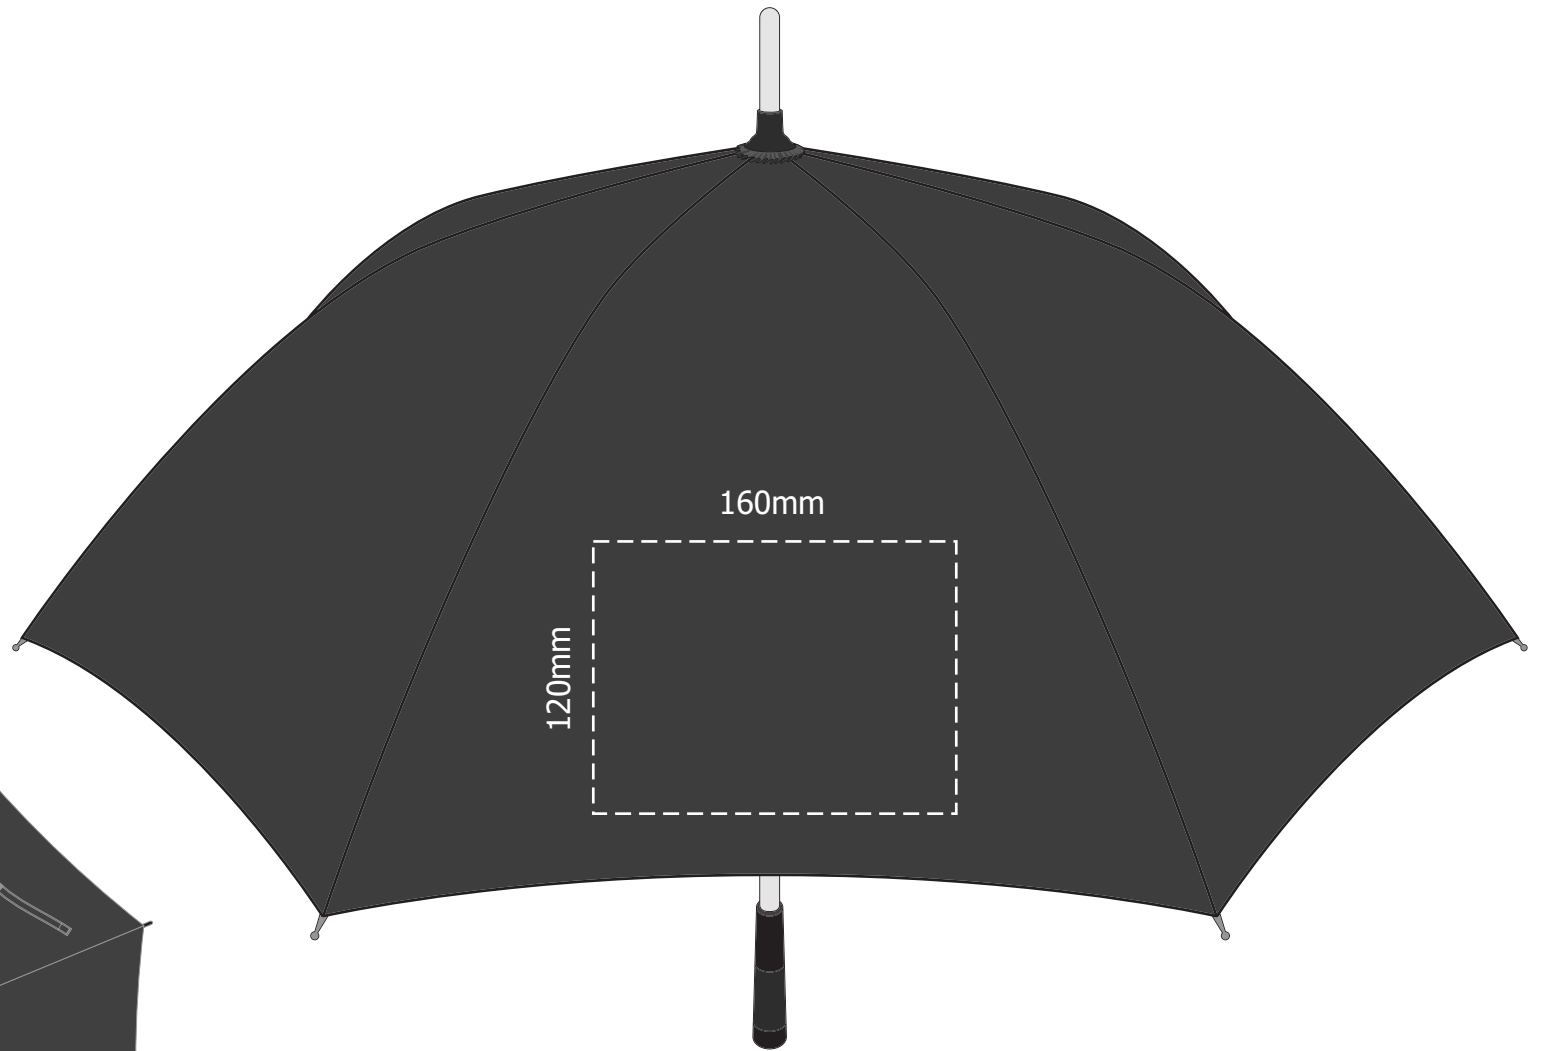

Actual Size: 30% when viewed on A4 paper

Screen Print (One Colour Only)

Digital Transfer

Top view at 10%  
to indicate which  
panel/s to be decorated.