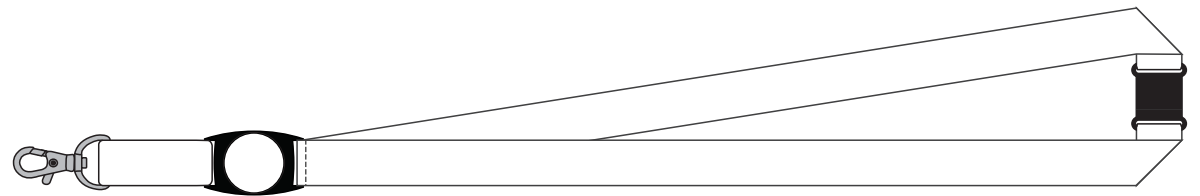

Standard Colour Palette

Actual Size: 30% when viewed on A4 paper

SIZE: 20*900mm

Band Colour: Standard

ATTACHMENTS

PLEASE NOTE that the crest is swen/fixed to the lanyard

Actual Size: 100% when viewed on A4 paper

Blue Line = The SIGNIFICANT PRINT AREA

(Keep all critical images & text within this box)

Black Line = Maximum print area

Pink Line = Bleed off to here