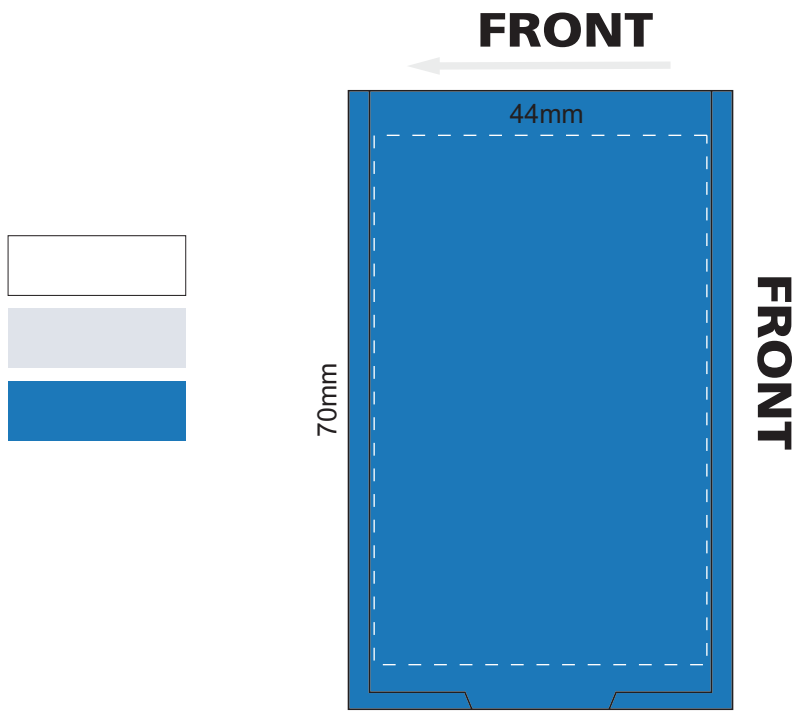

Direct Digital print area at 100%

Screen print area at 100%
(two colour max)