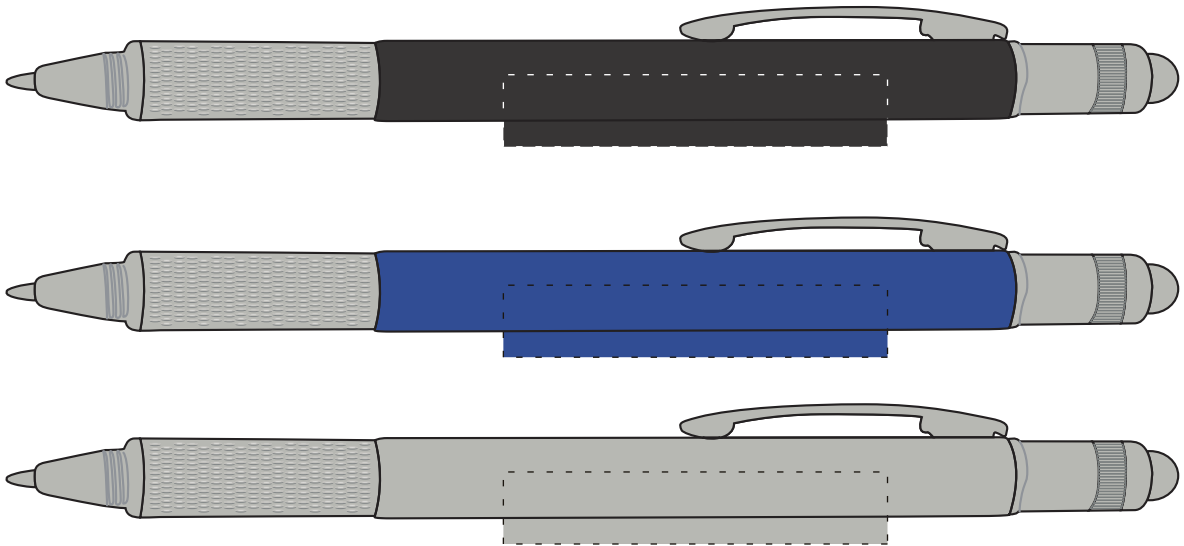

Screen print area at 100%
(one colour)

51mm

9.5mm

NOT ACTUAL SIZE