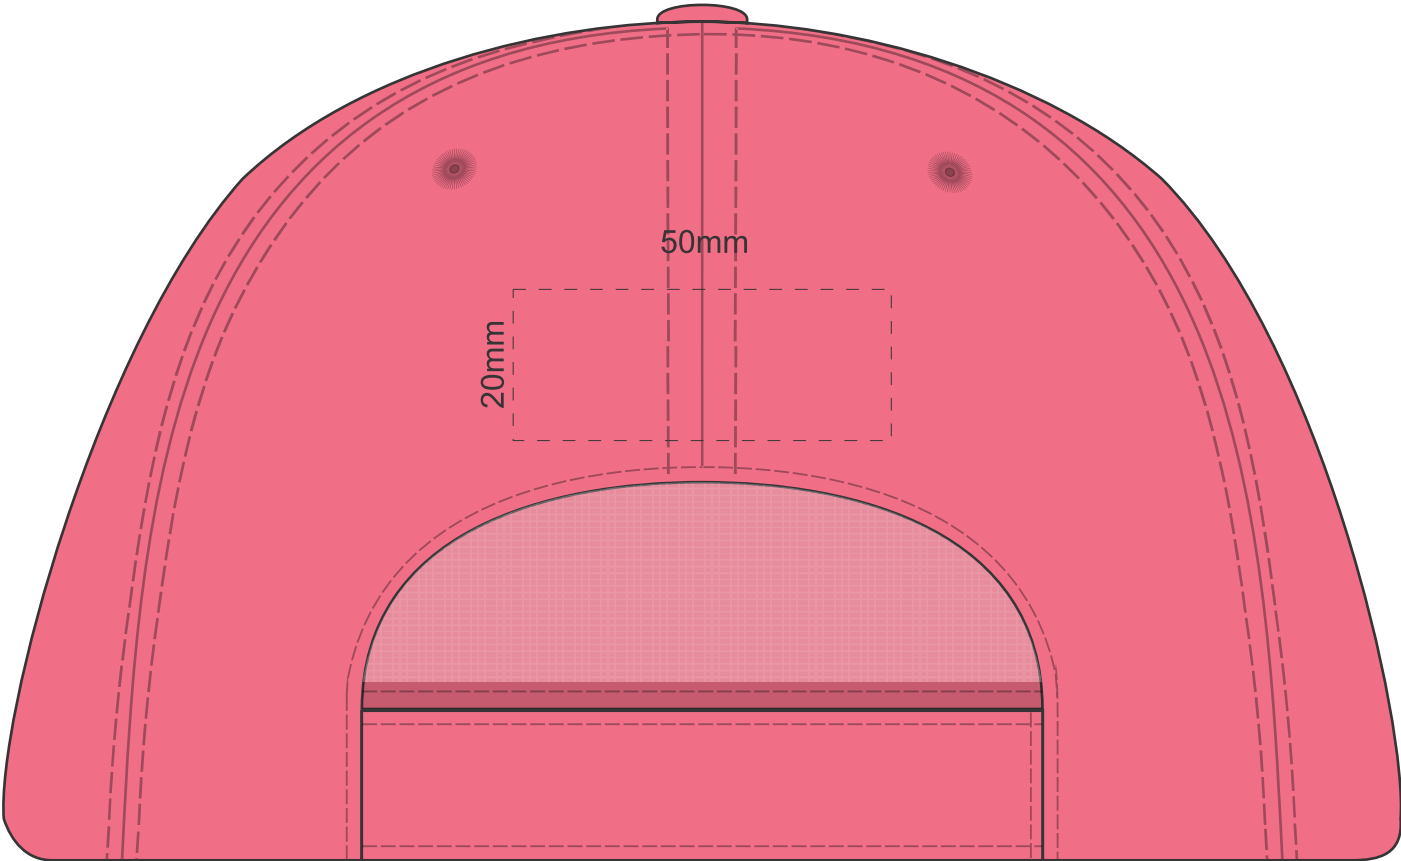

Actual Size: 100% when viewed on A4 paper

Screen Print  
Digital Transfer

FRONT

Actual Size: 100% when viewed on A4 paper

Embroidery

FRONT

Actual Size: 100% when viewed on A4 paper

Embroidery

SIDE

Actual Size: 100% when viewed on A4 paper

Embroidery

BACK