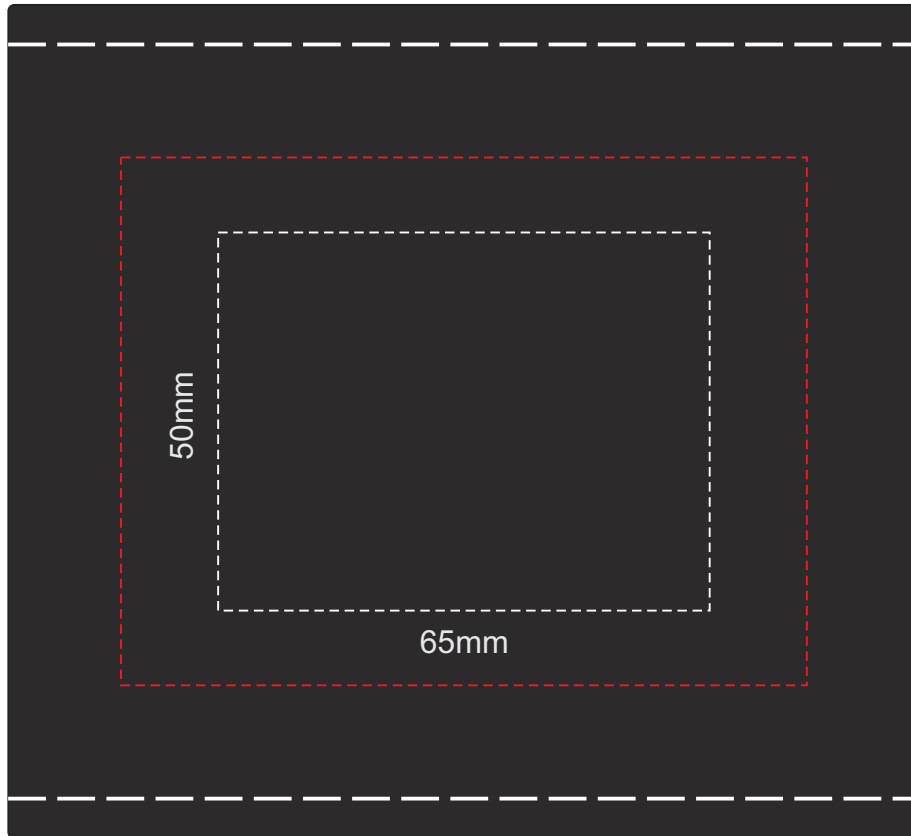

Actual Size: 100% when viewed on A4 paper

Pad Print

Actual Size: 100% when viewed on A4 paper

Screen Print or Laser Engraved

Engraves to:

 Matt Brown

Actual Size: 100% when viewed on A4 paper

Direct Digital

Actual Size: 100% when viewed on A4 paper

Debossing

Debossing branding area can be moved anywhere within the red line!