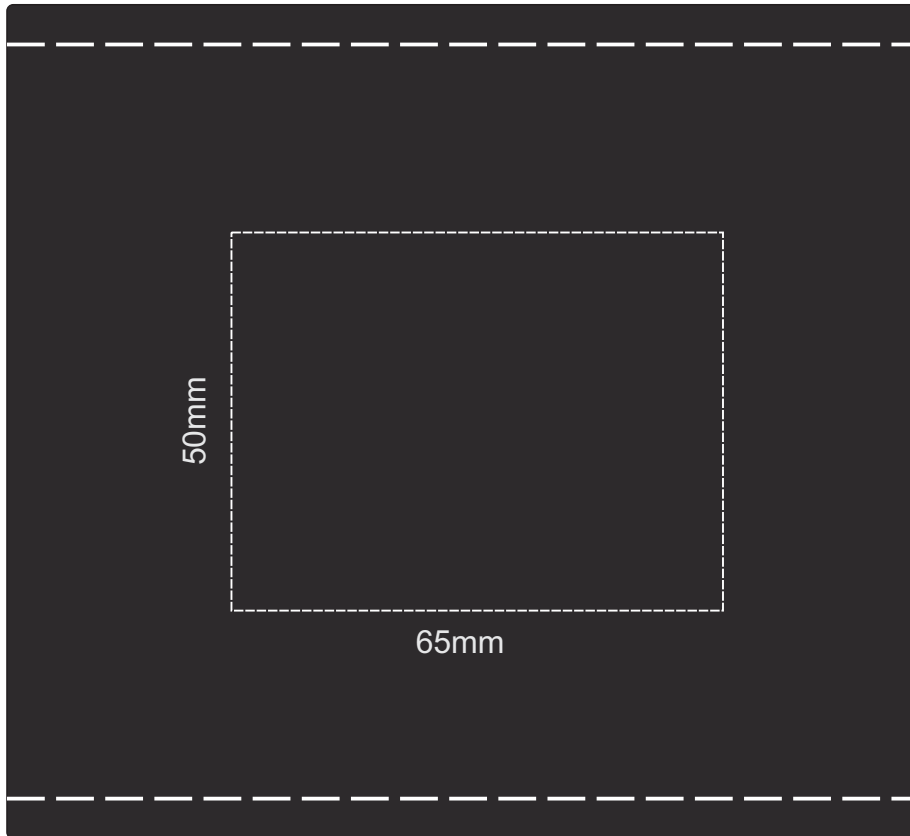

Actual Size: 100% when viewed on A4 paper

Pad Print  
or  
Debossing

Actual Size: 100% when viewed on A4 paper

Screen Print  
or  
Laser Engraved

Engraves to:

 Matt Brown

Actual Size: 100% when viewed on A4 paper