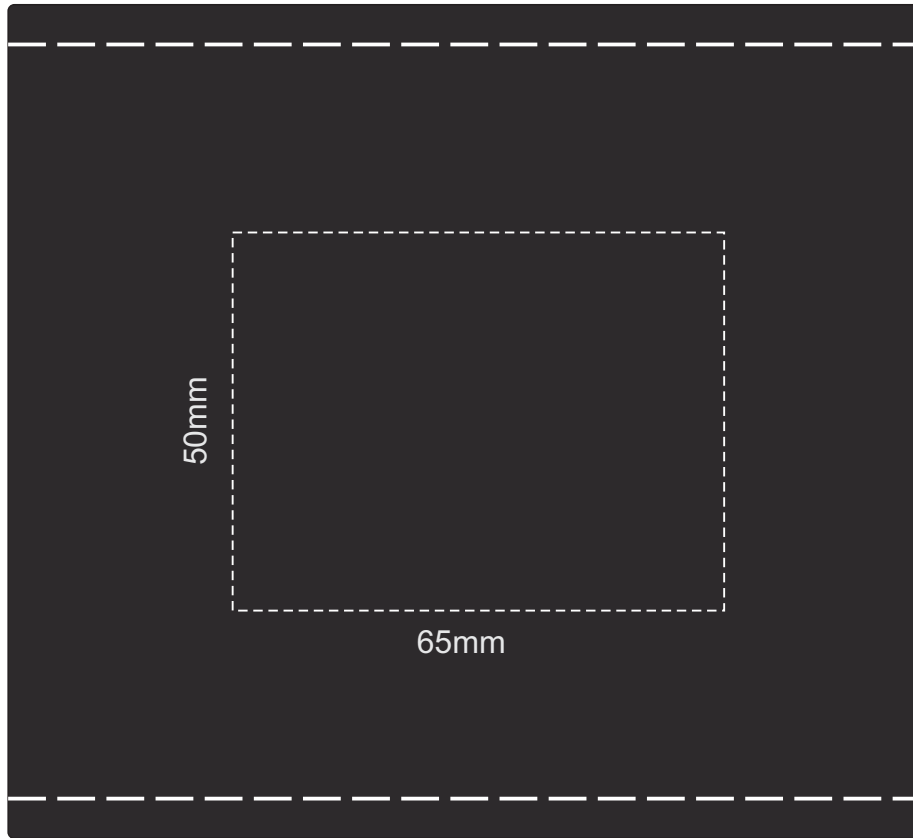

Actual Size: 100% when viewed on A4 paper

Pad Print

Actual Size: 100% when viewed on A4 paper

Screen Print or Laser Engraved

Engraves to:

 Matt Brown

Actual Size: 100% when viewed on A4 paper

Direct Digital

Actual Size: 100% when viewed on A4 paper

Debossing

Debossing branding area can be moved anywhere within the red line!