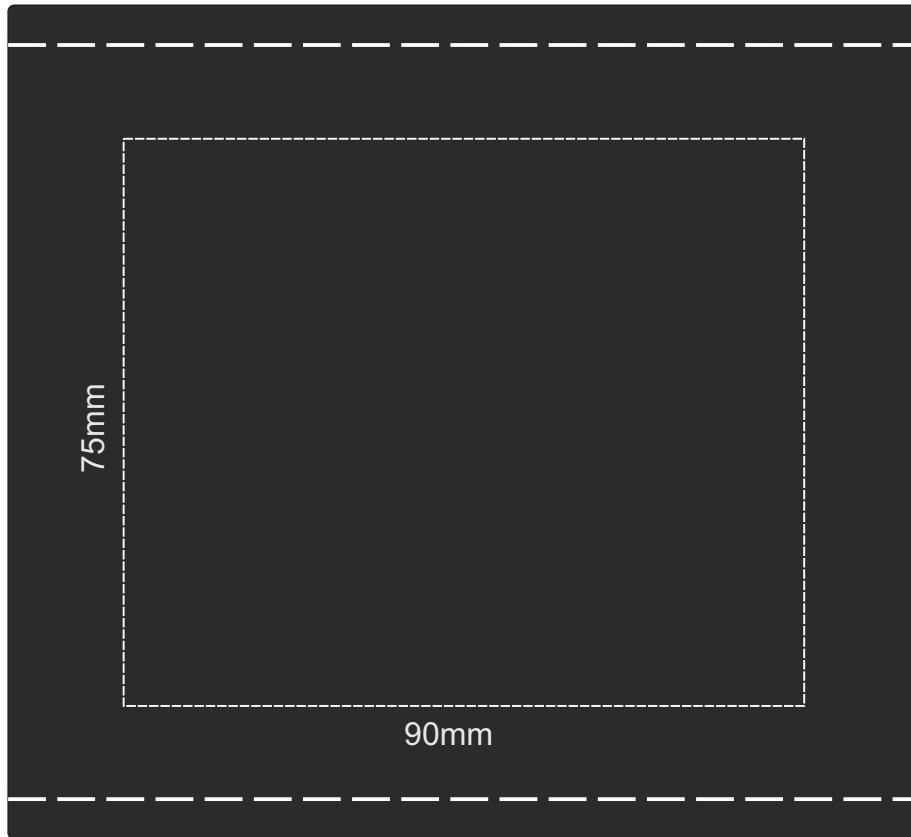

Actual Size: 100% when viewed on A4 paper

Pad Print

Actual Size: 100% when viewed on A4 paper

Screen Print or Laser Engraved

Engraves to:

 Matt Brown

Actual Size: 100% when viewed on A4 paper

Direct Digital

Actual Size: 100% when viewed on A4 paper

Debossing

Debossing branding area can be moved anywhere within the red line!