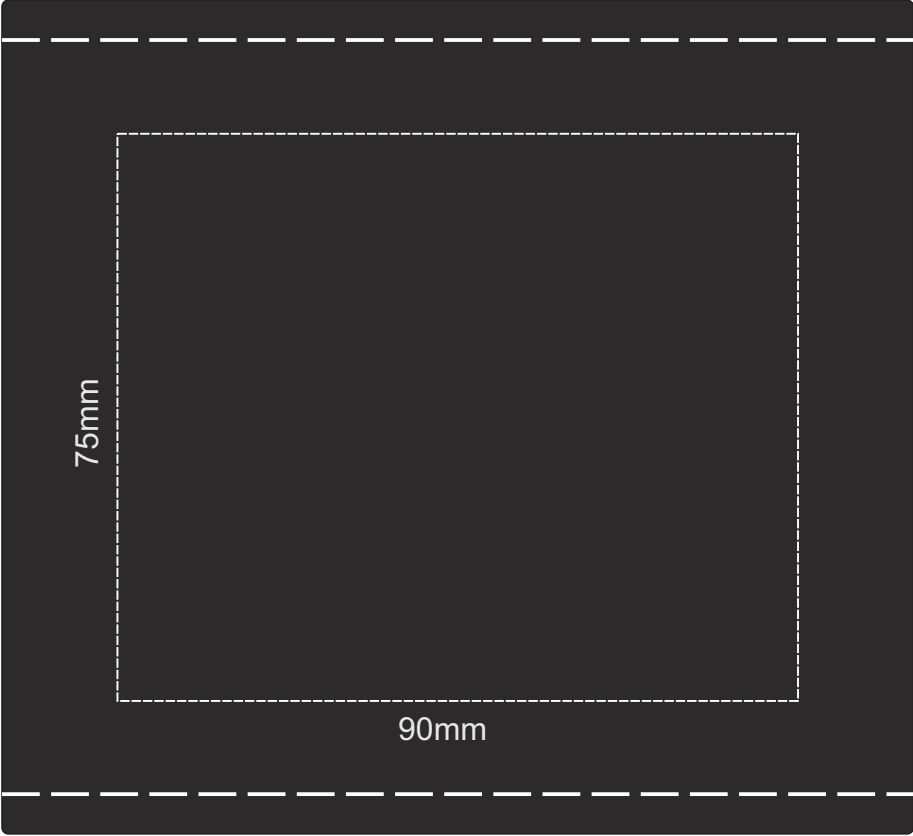

Actual Size: 100% when viewed on A4 paper

Pad Print  
or  
Debossing

Actual Size: 100% when viewed on A4 paper

Screen Print  
or  
Laser Engraved

Engraves to:

 Matt Brown

Actual Size: 100% when viewed on A4 paper