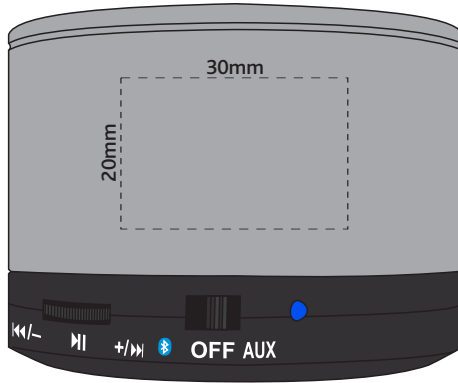

Actual Size: 100% when viewed on A4 paper

Pad Print

Pad Print

## Box Lid