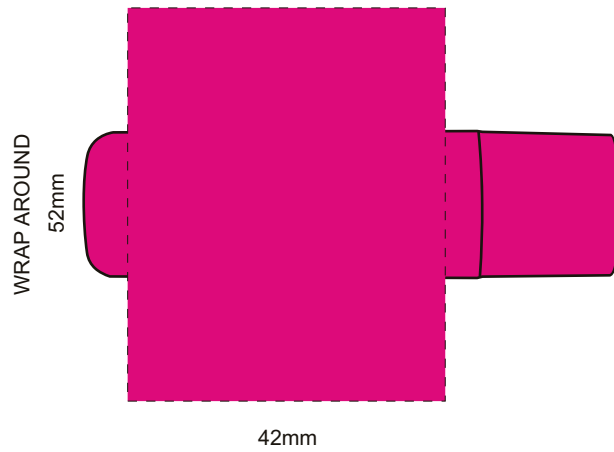

Actual Size: 100% when viewed on A4 paper

PAD PRINT

SCREEN PRINT
(1 colour only)

SCREEN PRINT
(1 colour only)

Direct Digital