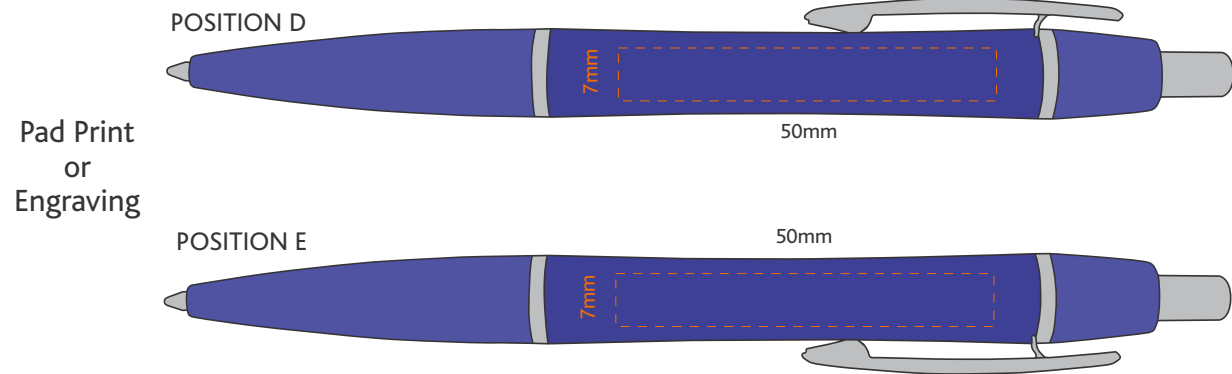

Body

Ends

Actual Size: 100% when viewed on A4 paper

 Engraves to Oxidised White