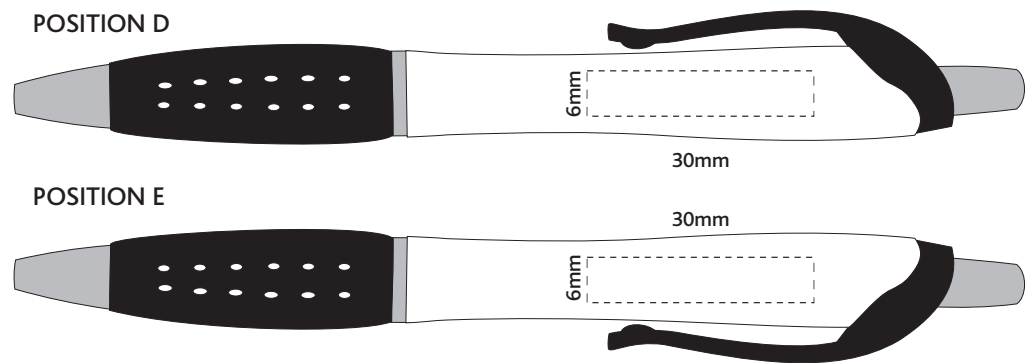

Actual Size: 100% when viewed on A4 paper

Pad Print

Direct Digital

NOTE: Cannot print black on purple