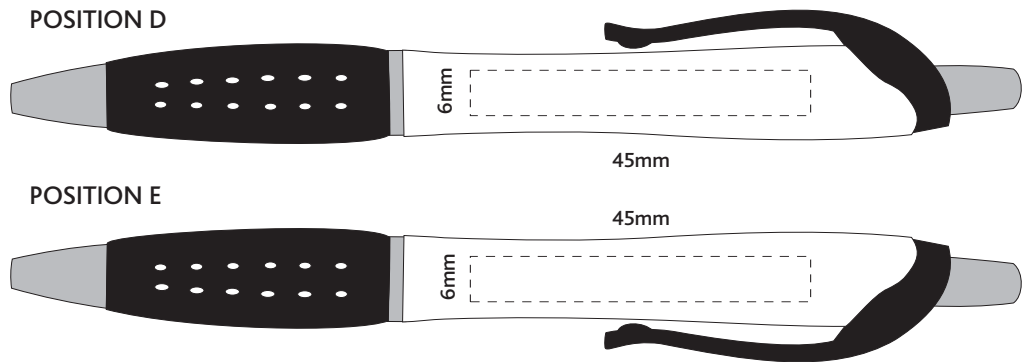

Actual Size: 100% when viewed on A4 paper

Pad Print

Direct Digital

NOTE: Cannot print black on purple