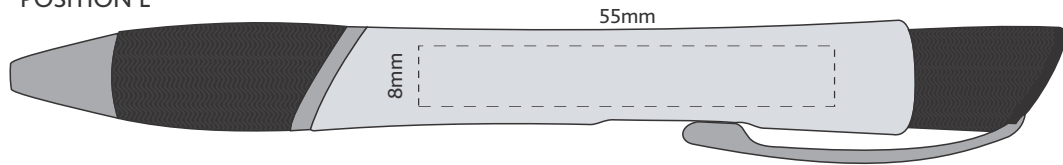

Actual Size: 100% when viewed on A4 paper

POSITION D

Pad Print
or
Engraving

POSITION E

 Engraves to Silver Mirror Finish