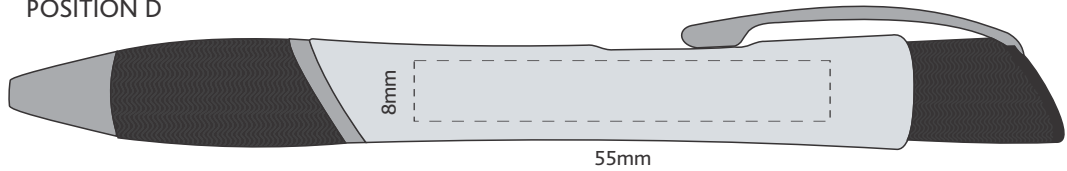

Actual Size: 100% when viewed on A4 paper

POSITION D

Pad Print
or
Engraving

POSITION E

 Engraves to Silver Mirror Finish