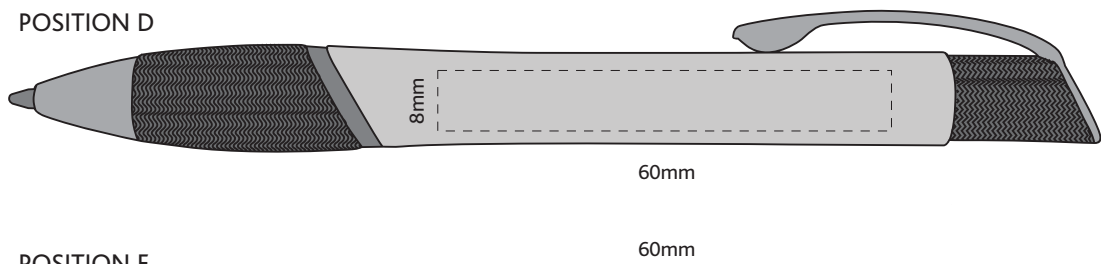

Actual Size: 100% when viewed on A4 paper

Screen Print
(one colour)

Pad Print
or
Engraving

Engraves to Silver Mirror Finish