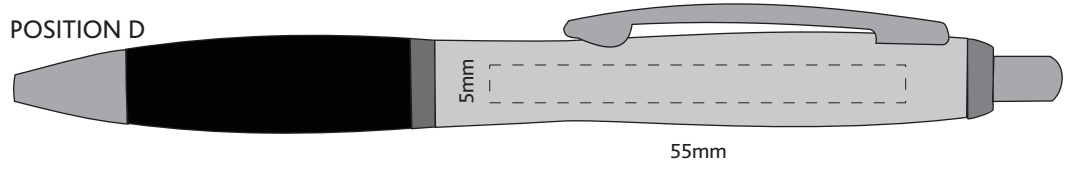

Actual Size: 100% when viewed on A4 paper

Pad Print
or
Engraving

Engraves to Brass Colour