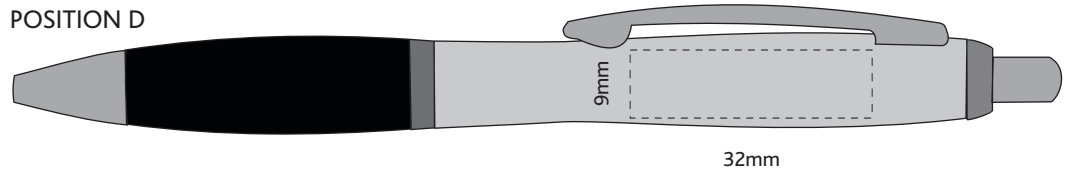

Actual Size: 100% when viewed on A4 paper

Pad Print
or
Engraving

Engraves to Brass Colour