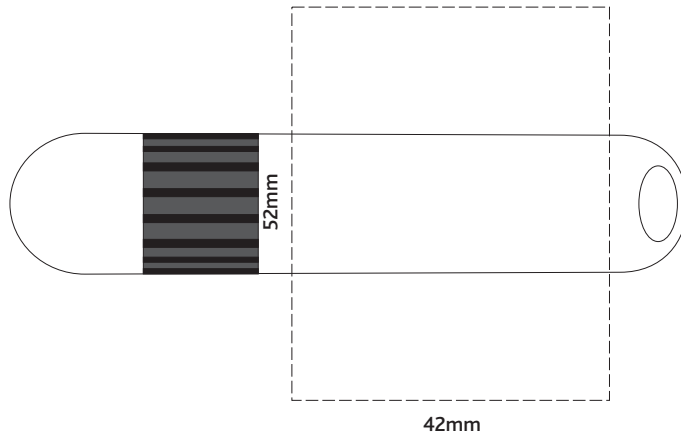

Actual Size: 100% when viewed on A4 paper

PAD PRINT

SCREEN PRINT
(1 colour only)

DIRECT DIGITAL