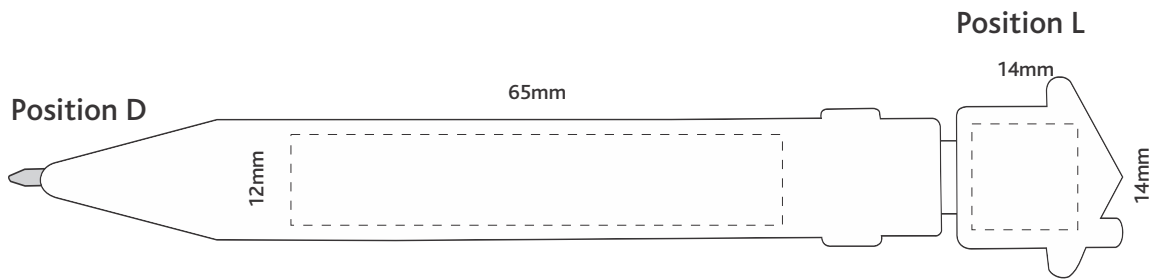

Actual Size: 100% when viewed on A4 paper

Pad Print

Full Colour

Note: Some minor over spray may be apparent when digitally printing full reversal prints