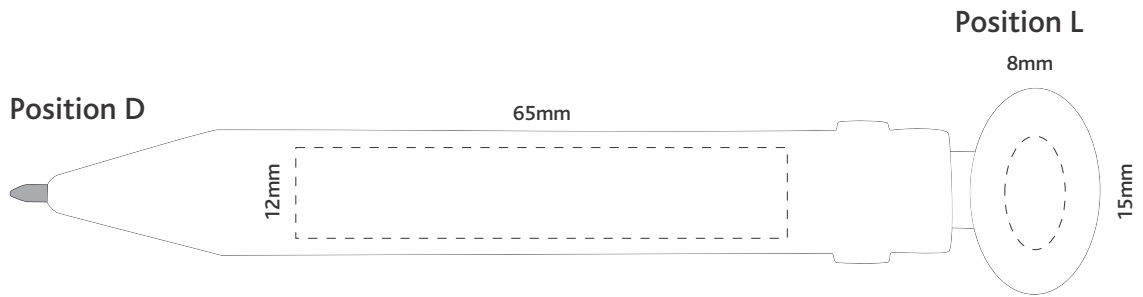

Actual Size: 100% when viewed on A4 paper

Pad Print

Direct Digital

Note: Some minor over spray may be apparent when digitally printing full reversal prints